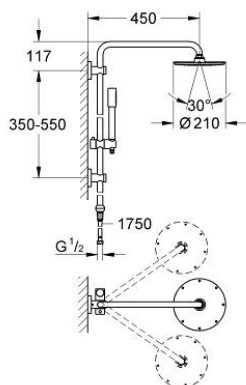

27 038 000 RAINSHOWER SYSTEM 210 SHOWER SYSTEM WITH GROHCLICK WITHOUT FITTING FOR WALL MOUNTING

PRODUCT DESCRIPTION

- Colour: chrome
- consisting of:
 - horizontal swivable 450 mm shower arm
 - Rainshower Cosmopolitan 210 metal head shower (28 368 000)
 - ball joint with turning angle $20^\circ \pm 20^\circ$
 - Sena hand shower (28 034)
 - adjustable in height with gliding element (12 140 000)
- connection to water supply with 1/2"-thread of the metal shower hose to faucet / wall union
- change between hand and head shower by Grohclick element
- distance between wall supports: 350-550 mm
- suitable for instantaneous heaters from 18 kW/h
- minimum flow rate 7 l/min
- GROHE LongLife finish

27 038 000 RAINSHOWER SYSTEM 210 SHOWER SYSTEM WITH GROHCLICK WITHOUT FITTING FOR WALL MOUNTING

SPARE PARTS, 1月 2007 – now

- 1: Spare part set (Spare part-nr. 45933000)
- 2: Dirt strainer (Spare part-nr. 0700200M)
- 3: Nipple for Freehander (Spare part-nr. 03720000)
- 4: Glide element (Spare part-nr. 12140000)
- 5: Non-return valve (Spare part-nr. 08565000)
- 6: Sealing washer (Spare part-nr. 0128200M)
- 7: Sealing washer $\varnothing 11 \times \varnothing 2$ (Spare part-nr. 0122400M)
- 8: Quick coupling (Spare part-nr. 45899000)
- 9: Compensation disc (Spare part-nr. 27180000)*