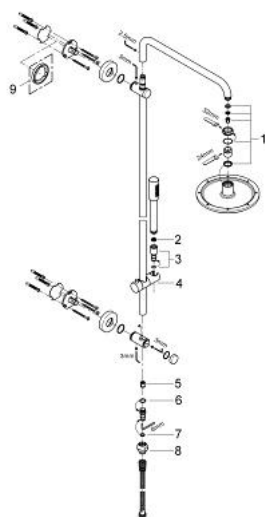

27 038 000 RAINSHOWER SYSTEM 210 SHOWER SYSTEM WITH GROHCLICK WITHOUT FITTING FOR WALL MOUNTING

PRODUCT DESCRIPTION

- Colour: chrome
- consisting of:
 - horizontal swivable 450 mm shower arm
 - Rainshower Cosmopolitan 210 metal head shower (28 368 000)
 - ball joint with turning angle $20^\circ \pm 20^\circ$
 - Sena hand shower (28 034)
 - adjustable in height with gliding element (12 140 000)
- connection to water supply with 1/2"-thread of the metal shower hose to faucet / wall union
- change between hand and head shower by Grohclick element
- distance between wall supports: 350-550 mm
- suitable for instantaneous heaters from 18 kW/h
- minimum flow rate 7 l/min
- GROHE LongLife finish

27 038 000 RAINSHOWER SYSTEM 210 SHOWER SYSTEM WITH GROHCLICK WITHOUT FITTING FOR WALL MOUNTING

SPARE PARTS, 1月 2007 – now

- 1: Spare part set (Spare part-nr. 45933000)
- 2: Dirt strainer (Spare part-nr. 0700200M)
- 3: Nipple for Freehander (Spare part-nr. 03720000)
- 4: Glide element (Spare part-nr. 12140000)
- 5: Non-return valve (Spare part-nr. 08565000)
- 6: Sealing washer (Spare part-nr. 0128200M)
- 7: Sealing washer $\varnothing 11 \times \varnothing 2$ (Spare part-nr. 0122400M)
- 8: Quick coupling (Spare part-nr. 45899000)
- 9: Compensation disc (Spare part-nr. 27180000)*