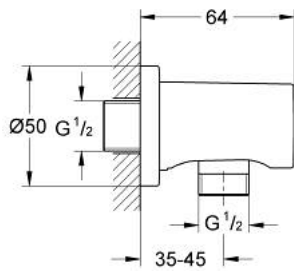

27 057 000 **RAINSHOWER SHOWER OUTLET ELBOW, 1/2"**

**PRODUCT DESCRIPTION**

- Colour: chrome
- male connection thread 1/2"
- with round escutcheon
- Protected against backflow
- GROHE LongLife finish

27 057 000 **RAINSHOWER SHOWER OUTLET ELBOW, 1/2"**

**SPARE PARTS**, October 2005 – now

1: Non-return valve (Spare part-nr. 08565000)