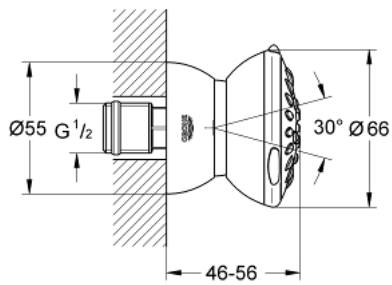

27 067 000 RELEXA 65 SIDE SHOWER 2 SPRAYS

PRODUCT DESCRIPTION

- Colour: chrome
- Wide Spray / Massage
- ball-joint
- GROHE DreamSpray - perfect spray pattern
- GROHE LongLife finish
- GROHE SpeedClean - effortless limescale removal
- Inner WaterGuide - inner insulation for surface protection
- minimum flow rate 4 l/min.
- minimum pressure 1,0 bar

Pure Freude
an Wasser

27 067 000 RELEXA 65 SIDE SHOWER 2 SPRAYS

Zu diesem Produkt gibt es
keine Ersatzteile mehr.

For this product there are no
spare parts anymore.

SPARE PARTS, December 2005 – now

1: Ball seal dia. 9x6.8 mm (Spare part-nr. 0323300M)