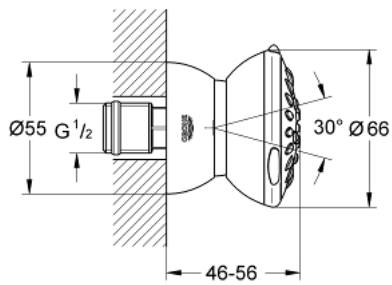

## 27 067 000 RELEXA 65 SIDE SHOWER 2 SPRAYS

### PRODUCT DESCRIPTION

- Colour: chrome
- Normal, Massage
- ball-joint
- GROHE DreamSpray - perfect spray pattern
- GROHE LongLife finish
- GROHE SpeedClean - effortless limescale removal
- Inner WaterGuide - inner insulation for surface protection
- minimum flow rate 4 l/min
- min. recommended pressure 1.0 bar

## 27 067 000 RELEXA 65 SIDE SHOWER 2 SPRAYS

**SPARE PARTS**, 12月 2005 – now

1: Seal (Spare part-nr. 0323300M)