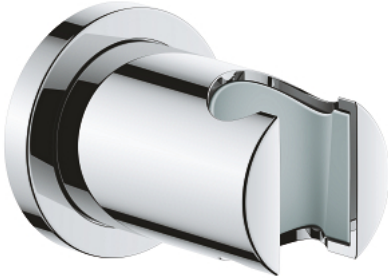

27 074 000 RAINSHOWER WALL SHOWER HOLDER

PRODUCT DESCRIPTION

- Colour: chrome
- not adjustable
- with round escutcheon
- GROHE LongLife finish