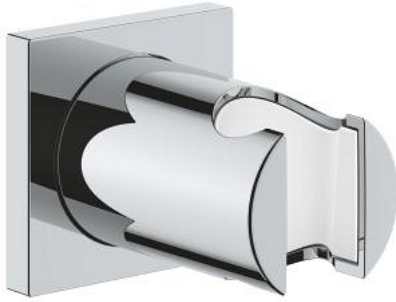

27 075 000 RAINSHOWER WALL SHOWER HOLDER

PRODUCT DESCRIPTION

- Colour: chrome
- not adjustable
- with square escutcheon
- GROHE LongLife finish