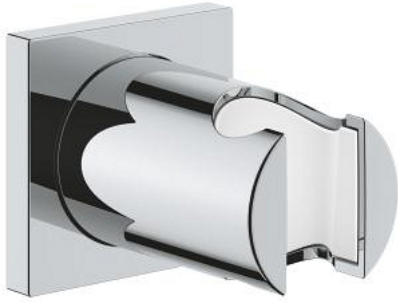

27 075 000 RAINSHOWER WALL HAND SHOWER HOLDER

PRODUCT DESCRIPTION

- Colour: chrome
- not adjustable
- with square escutcheon
- GROHE LongLife finish