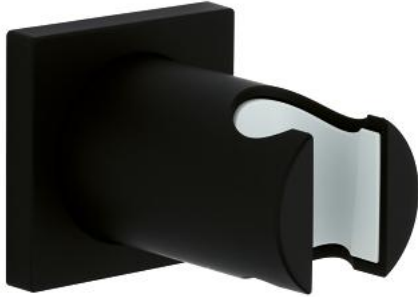

## 27 075 KS0 RAINSHOWER WALL SHOWER HOLDER

### PRODUCT DESCRIPTION

- Colour: velvet black
- not adjustable
- GROHE LongLife finish
- with square escutcheon