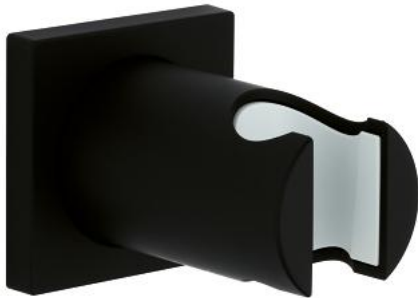

27 075 KS0 RAINSHOWER WALL SHOWER HOLDER

PRODUCT DESCRIPTION

- Colour: velvet black
- not adjustable
- GROHE LongLife finish
- with square escutcheon