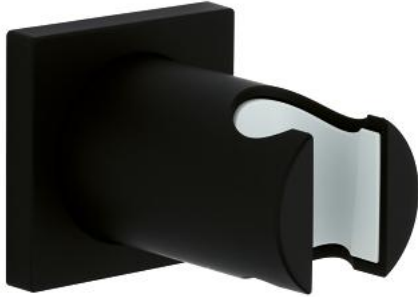

27 075 KS0 RAINSHOWER WALL HAND SHOWER HOLDER

PRODUCT DESCRIPTION

- Colour: velvet black
- not adjustable
- GROHE LongLife finish
- with square escutcheon