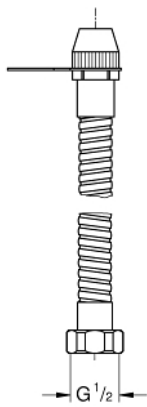

27 102 000 TRIGGER SPRAY WALL HOLDER SET 1 SPRAY

PRODUCT DESCRIPTION

- Colour: chrome
- GROHE LongLife finish

27 102 000 TRIGGER SPRAY WALL HOLDER SET 1 SPRAY

SPARE PARTS, January 1998 – now

1: Wall hook (Spare part-nr. 28798000)