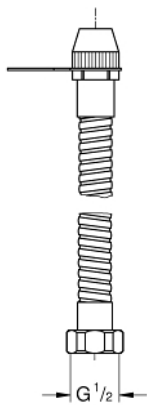

## 27 102 000 TRIGGER SPRAY WALL HOLDER SET 1 SPRAY

### PRODUCT DESCRIPTION

- Colour: chrome
- GROHE LongLife finish

## 27 102 000 TRIGGER SPRAY WALL HOLDER SET 1 SPRAY

**SPARE PARTS**, 1月 1998 – now

1: Wall hook (Spare part-nr. 28798000)