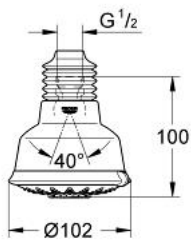

27 124 000 RELEXA RUSTIC 100 HEAD SHOWER 5 SPRAYS

PRODUCT DESCRIPTION

- Colour: chrome
- spray patterns: Wide / Jet / Rain / Massage / Champagne
- ball-joint
- connection thread 1/2"
- GROHE LongLife finish
- GROHE SpeedClean - effortless limescale removal
- suitable for instantaneous heater
- The head shower is suitable for minimum flow rate of 7,5 l/min and a maximum of 25 l/min (DIN EN 1112). Minimum pressure > 1 bar, maximum 5 bar (DIN EN 1112).

27 124 000 RELEXA RUSTIC 100 HEAD SHOWER 5 SPRAYS

SPARE PARTS, July 2006 – now

1: Bellow (Spare part-nr. 45199B10)

2: Fibre seal dia. 12x2 mm (Spare part-nr. 0138900M)

3: Dirt strainer (Spare part-nr. 0676800M)