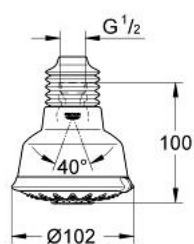

27 124 000 RELEXA RUSTIC 100 HEAD SHOWER 5 SPRAYS

PRODUCT DESCRIPTION

- Colour: chrome
- spray patterns: Normal, Jet, Rain, Massage, Champagne spray
- ball-joint
- connection thread 1/2"
- GROHE LongLife finish
- GROHE SpeedClean - effortless limescale removal
- suitable for instantaneous heater
- The head shower is suitable for minimum flow rate of 7.5 l/min and a maximum of 25 l/min (DIN EN 1112). Minimum pressure > 1 bar, maximum 5 bar (DIN EN 1112).

27 124 000 RELEXA RUSTIC 100 HEAD SHOWER 5 SPRAYS

SPARE PARTS, 7月 2006 – now

- 1: Bellows (Spare part-nr. 45199BI0)
- 2: Fibre seal $\varnothing 18,5 \times \varnothing 12 \times 2$ (Spare part-nr. 0138900M)
- 3: Dirt strainer (Spare part-nr. 0676800M)