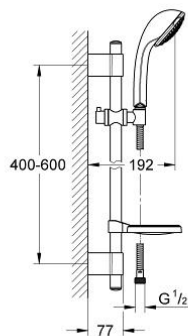

27 132 000 RELEXA 100 TRIO SHOWER RAIL SET 3 SPRAYS

PRODUCT DESCRIPTION

- Colour: chrome
- consists of:
 - shower rail 600 mm 28 797
 - GROHE FastFixation Plus adjustable distance between brackets for adaption to existing drilling holes
 - hand shower Relexa 100 Trio 28 793 000
 - Rotaflex TwistStop shower hose 1750 mm 1/2" x 1/2" 28 410
 - soap dish (27 177)
 - GROHE LongLife finish
 - Attention: old product
 - TwistStop - to prevent hose from twisting

27 132 000 RELEXA 100 TRIO SHOWER RAIL SET 3 SPRAYS

SPARE PARTS, October 2009 – now

- 1: Cap (Spare part-nr. 45922000)
- 2: Outlet shower holder (Spare part-nr. 6424500M)
- 3: Sliding piece (Spare part-nr. 06765000)
- 4: Fixing set (Spare part-nr. 48010000)
- 5: Dirt strainer (Spare part-nr. 0700200M)
- 6: Compensation disc (Spare part-nr. 45914XE0)*