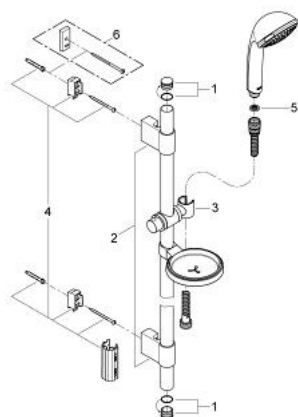

27 132 000 RELEXA 100 TRIO SHOWER RAIL SET 3 SPRAYS

PRODUCT DESCRIPTION

- Colour: chrome
- consists of:
 - shower rail 600 mm 28 797
 - GROHE FastFixation Plus adjustable distance between brackets for adaption to existing drilling holes
 - hand shower Relexa 100 Trio 28 793 000
 - Rotaflex TwistStop shower hose 1750 mm 1/2" x 1/2" 28 410
 - soap dish (27 177)
 - GROHE LongLife finish
 - Attention: old product
 - TwistStop - to prevent hose from twisting

27 132 000 RELEXA 100 TRIO SHOWER RAIL SET 3 SPRAYS

SPARE PARTS, October 2009 – now

- 1: Cap (Spare part-nr. 45922000)
- 2: Outlet shower holder (Spare part-nr. 6424500M)
- 3: Sliding piece (Spare part-nr. 06765000)
- 4: Fixing set (Spare part-nr. 48010000)
- 5: Dirt strainer (Spare part-nr. 0700200M)
- 6: Compensation disc (Spare part-nr. 45914XE0)*