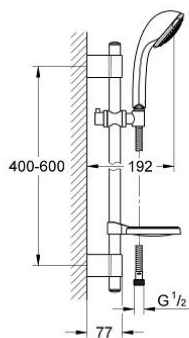

## 27 132 000 RELEXA 100 TRIO SHOWER RAIL SET 3 SPRAYS

### PRODUCT DESCRIPTION

- Colour: chrome
- consisting of:
  - shower rail, 600 mm (28 797)
  - GROHE FastFixation Plus adjustable distance between brackets for adaption to existing drilling holes
  - hand shower Relexa 100 Trio (28 793 000)
  - Rotaflex TwistStop shower hose 1750 mm 1/2" x 1/2" (28 410)
  - soap dish (27 177)
  - GROHE LongLife finish
  - attention: old product
  - TwistStop - to prevent hose from twisting

### SPARE PARTS, 10月 2009 – now

- 1: Cover cap (Spare part-nr. 45922000)
- 2: Shower rail holder (Spare part-nr. 6424500M)
- 3: Glide element (Spare part-nr. 06765000)
- 4: Fixing set (Spare part-nr. 48010000)
- 5: Dirt strainer (Spare part-nr. 0700200M)
- 6: Compensation disc (Spare part-nr. 45914XE0)\*