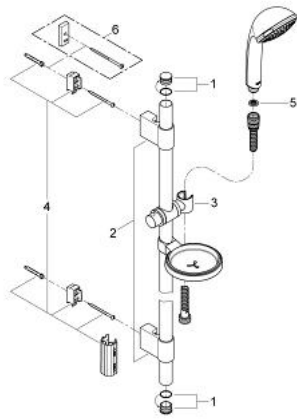

## 27 132 000 RELEXA 100 TRIO SHOWER RAIL SET 3 SPRAYS

### PRODUCT DESCRIPTION

- Colour: chrome
- consisting of:
  - shower rail, 600 mm (28 797)
  - GROHE FastFixation Plus adjustable distance between brackets for adaption to existing drilling holes
  - hand shower Relexa 100 Trio (28 793 000)
  - Rotaflex TwistStop shower hose 1750 mm 1/2" x 1/2" (28 410)
  - soap dish (27 177)
  - GROHE LongLife finish
  - attention: old product
  - TwistStop - to prevent hose from twisting

### SPARE PARTS, 10月 2009 – now

- 1: Cover cap (Spare part-nr. 45922000)
- 2: Shower rail holder (Spare part-nr. 6424500M)
- 3: Glide element (Spare part-nr. 06765000)
- 4: Fixing set (Spare part-nr. 48010000)
- 5: Dirt strainer (Spare part-nr. 0700200M)
- 6: Compensation disc (Spare part-nr. 45914XE0)\*