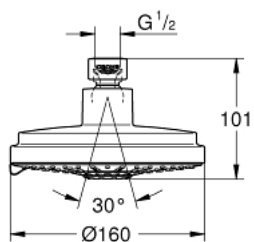

### PRODUCT DESCRIPTION

- Colour: chrome
- spray patterns: Rain / Jet / Pure / Champagne
- maximum flow rate (at 3 bar): 11.5 l/min
- Ø 160 mm
- ball joint with turning angle  $\pm 15^\circ$
- connection thread 1/2"
- GROHE DreamSpray - perfect spray pattern
- GROHE LongLife finish
- GROHE SpeedClean - effortless limescale removal
- suitable for instantaneous heater
- insertable from 0,5 bar flow pressure
- The head shower is suitable for minimum flow rate of 7,5 l/min and a maximum of 25 l/min (DIN EN 1112). Minimum pressure > 1 bar, maximum 5 bar (DIN EN 1112).
- To be used with shower arm 28 384 000, 28 497 000 or 28 576 000

27 134 000 **RAINSHOWER COSMOPOLITAN 160 HEAD SHOWER 4 SPRAYS**

**SPARE PARTS**, July 2006 – now

1: Fibre seal dia. 12x2 mm (Spare part-nr. 0138900M)

2: Dirt strainer (Spare part-nr. 0676800M)