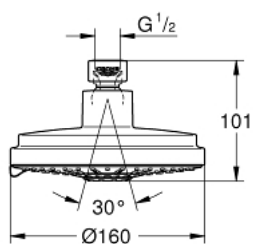

### PRODUCT DESCRIPTION

- Colour: chrome
- spray patterns: Rain, Jet, Pure, Champagne spray
- maximum flow rate (at 3 bar): 11.5 l/min
- Ø 160 mm
- ball joint with turning angle  $\pm 15^\circ$
- connection thread 1/2"
- GROHE DreamSpray - perfect spray pattern
- GROHE LongLife finish
- GROHE SpeedClean - effortless limescale removal
- suitable for instantaneous heater
- min. recommended pressure 0.5 bar
- The head shower is suitable for minimum flow rate of 7.5 l/min and a maximum of 25 l/min (DIN EN 1112). Minimum pressure > 1 bar, maximum 5 bar (DIN EN 1112).
- recommended for use with Rainshower shower arms

## 27 134 000 RAINSHOWER COSMOPOLITAN 160 HEAD SHOWER 4 SPRAYS

**SPARE PARTS**, 7月 2006 – now

1: Fibre seal  $\varnothing 18,5 \times \varnothing 12 \times 2$  (Spare part-nr. 0138900M)

2: Dirt strainer (Spare part-nr. 0676800M)