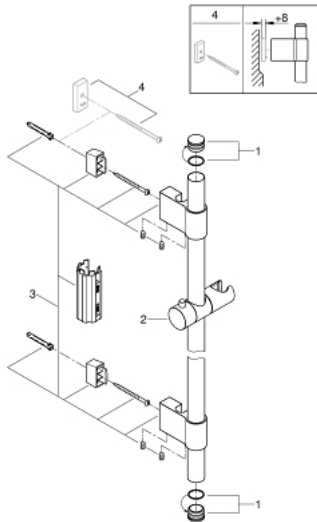

27 136 001 RAINSHOWER SHOWER RAIL, 1150 MM

PRODUCT DESCRIPTION

- Colour: chrome
- with wall holders
- sliding piece and swivel holder
- GROHE FastFixation (adjustable distance between wall shower holders for adaption to existing drillings)
- GROHE LongLife finish

27 136 001 RAINSHOWER SHOWER RAIL, 1150 MM

SPARE PARTS, November 2021 – now

- 1: Cap (Spare part-nr. 45922000)
- 2: Sliding piece (Spare part-nr. 48177000)
- 3: Outlet shower holder (Spare part-nr. 48333000)
- 4: Compensation disc (Spare part-nr. 45914XE0)*