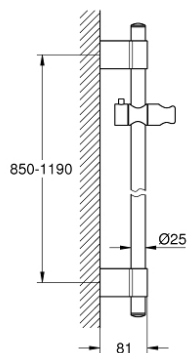

27 136 001 RAINSHOWER SHOWER RAIL, 1150 MM

PRODUCT DESCRIPTION

- Colour: chrome
- with wall holders
- sliding piece and swivel holder
- GROHE FastFixation (adjustable distance between wall shower holders for adaption to existing drillings)
- GROHE LongLife finish

27 136 001 RAINSHOWER SHOWER RAIL, 1150 MM

SPARE PARTS, November 2021 – now

- 1: Cap (Spare part-nr. 45922000)
- 2: Sliding piece (Spare part-nr. 48177000)
- 3: Outlet shower holder (Spare part-nr. 48333000)
- 4: Compensation disc (Spare part-nr. 45914XE0)*