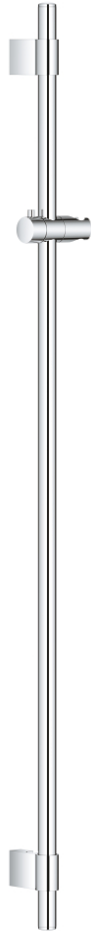

## 27 136 001 RAINSHOWER SHOWER RAIL 1150 MM

### PRODUCT DESCRIPTION

- Colour: chrome
- with wall holders made of metal
- glide element and swivel holder
- GROHE FastFixation Plus (adjustable distance between wall shower holders for adaption to existing drillings)
- GROHE LongLife finish

### SPARE PARTS, 11月 2021 – now

- 1: Cover cap (Spare part-nr. 45922000)
- 2: Glide element (Spare part-nr. 48177000)
- 3: Shower rail holder (Spare part-nr. 48333000)
- 4: Compensation disc (Spare part-nr. 45914XE0)\*