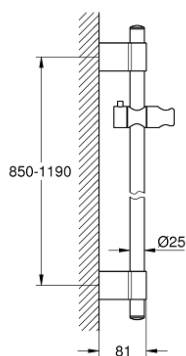

## 27 136 001 RAINSHOWER SHOWER RAIL 1150 MM

### PRODUCT DESCRIPTION

- Colour: chrome
- with wall holders made of metal
- glide element and swivel holder
- GROHE FastFixation Plus (adjustable distance between wall shower holders for adaption to existing drillings)
- GROHE LongLife finish

### SPARE PARTS, 11月 2021 – now

- 1: Cover cap (Spare part-nr. 45922000)
- 2: Glide element (Spare part-nr. 48177000)
- 3: Shower rail holder (Spare part-nr. 48333000)
- 4: Compensation disc (Spare part-nr. 45914XE0)\*