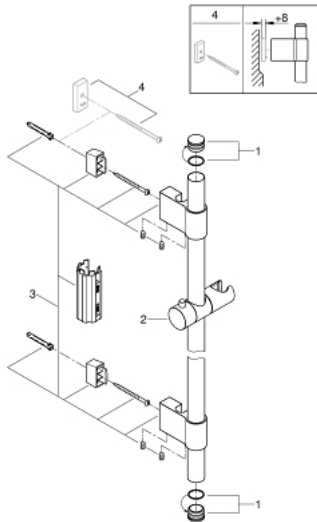

## 27 136 001 RAINSHOWER SHOWER RAIL 1150 MM

### PRODUCT DESCRIPTION

- Colour: chrome
- with wall holders made of metal
- glide element and swivel holder
- GROHE FastFixation Plus (adjustable distance between wall shower holders for adaption to existing drillings)
- GROHE LongLife finish

### SPARE PARTS, 11月 2021 – now

- 1: Cover cap (Spare part-nr. 45922000)
- 2: Glide element (Spare part-nr. 48177000)
- 3: Shower rail holder (Spare part-nr. 48333000)
- 4: Compensation disc (Spare part-nr. 45914XE0)\*