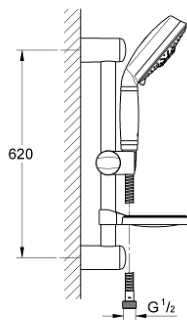

27 139 000 RAINSHOWER RUSTIC 130 SHOWER RAIL SET 3 SPRAYS

PRODUCT DESCRIPTION

- Colour: chrome
- consists of:
 - hand shower Rustic 130 (27 127 000)
 - shower rail 600 mm 28 666 000
 - Rotaflex TwistStop shower hose 1750 mm 1/2" x 1/2" 28 410
 - soap dish
- GROHE LongLife finish
- GROHE SpeedClean - effortless limescale removal
- Inner WaterGuide - inner insulation for surface protection
- TwistStop - to prevent hose from twisting
- minimum pressure 1,0 bar

27 139 000 RAINSHOWER RUSTIC 130 SHOWER RAIL SET 3 SPRAYS

SPARE PARTS, July 2006 – now

- 1: Dirt strainer (Spare part-nr. 0700200M)
 - 2: Sliding piece (Spare part-nr. 65380000)
 - 3: Outlet shower holder (Spare part-nr. 45362000)
 - 3.1: Cap (Spare part-nr. 45363000)
 - 4: Compensation disc (Spare part-nr. 45406000)*
- * Optional accessories