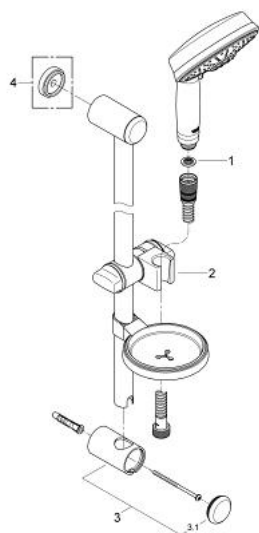

27 139 000 RAINSHOWER RUSTIC 130 SHOWER RAIL SET 3 SPRAYS

PRODUCT DESCRIPTION

- Colour: chrome
- consists of:
 - hand shower Rustic 130 (27 127 000)
 - shower rail 600 mm 28 666 000
 - Rotaflex TwistStop shower hose 1750 mm 1/2" x 1/2" 28 410
 - soap dish
- GROHE LongLife finish
- GROHE SpeedClean - effortless limescale removal
- Inner WaterGuide - inner insulation for surface protection
- TwistStop - to prevent hose from twisting
- minimum pressure 1,0 bar

27 139 000 RAINSHOWER RUSTIC 130 SHOWER RAIL SET 3 SPRAYS

SPARE PARTS, July 2006 – now

- 1: Dirt strainer (Spare part-nr. 0700200M)
 - 2: Sliding piece (Spare part-nr. 65380000)
 - 3: Outlet shower holder (Spare part-nr. 45362000)
 - 3.1: Cap (Spare part-nr. 45363000)
 - 4: Compensation disc (Spare part-nr. 45406000)*
- * Optional accessories