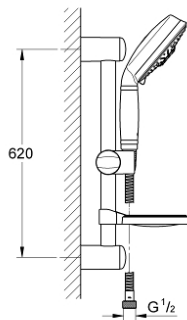

### PRODUCT DESCRIPTION

- Colour: chrome
- consisting of:
  - hand shower Rustic 130 (27 127 000)
  - shower rail, 600 mm (28 666 000)
  - Rotaflex TwistStop shower hose 1750 mm 1/2" x 1/2" (28 410)
  - soap dish
- GROHE LongLife finish
- GROHE SpeedClean - effortless limescale removal
- Inner WaterGuide - inner insulation for surface protection
- TwistStop - to prevent hose from twisting
- min. recommended pressure 1.0 bar