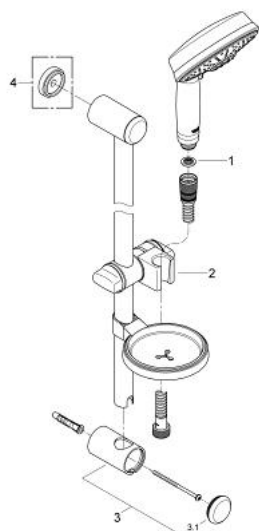

### PRODUCT DESCRIPTION

- Colour: chrome
- consisting of:
  - hand shower Rustic 130 (27 127 000)
  - shower rail, 600 mm (28 666 000)
  - Rotaflex TwistStop shower hose 1750 mm 1/2" x 1/2" (28 410)
  - soap dish
- GROHE LongLife finish
- GROHE SpeedClean - effortless limescale removal
- Inner WaterGuide - inner insulation for surface protection
- TwistStop - to prevent hose from twisting
- min. recommended pressure 1.0 bar

### SPARE PARTS, 7月 2006 – now

- 1: Dirt strainer (Spare part-nr. 0700200M)
- 2: Glide element (Spare part-nr. 65380000)
- 3: Shower rail holder (Spare part-nr. 45362000)
- 3.1: Cover cap (Spare part-nr. 45363000)
- 4: Compensation disc (Spare part-nr. 45406000)\*