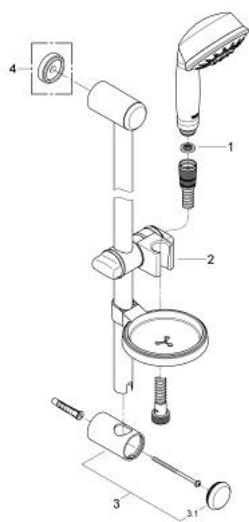

27 141 000 RELEXA RUSTIC 100 SHOWER RAIL SET 5 SPRAYS

PRODUCT DESCRIPTION

- Colour: chrome
- consists of:
 - handshower Rustic 100 27 123 000
 - shower rail 600 mm 28 666 000
 - Rotaflex TwistStop shower hose 1750 mm 1/2" x 1/2" 28 410
 - soap dish
- GROHE DreamSpray - perfect spray pattern
- GROHE LongLife finish
- GROHE SpeedClean - effortless limescale removal
- Inner WaterGuide - inner insulation for surface protection
- TwistStop - to prevent hose from twisting

27 141 000 RELEXA RUSTIC 100 SHOWER RAIL SET 5 SPRAYS

SPARE PARTS, July 2006 – now

- 1: Dirt strainer (Spare part-nr. 0700200M)
 - 2: Sliding piece (Spare part-nr. 65380000)
 - 3: Outlet shower holder (Spare part-nr. 45362000)
 - 3.1: Cap (Spare part-nr. 45363000)
 - 4: Compensation disc (Spare part-nr. 45406000)*
- * Optional accessories