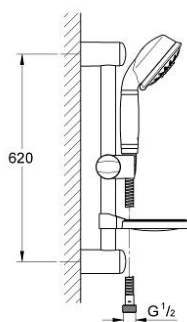

27 141 000 RELEXA RUSTIC 100 SHOWER RAIL SET 5 SPRAYS

PRODUCT DESCRIPTION

- Colour: chrome
- consists of:
 - handshower Rustic 100 27 123 000
 - shower rail 600 mm 28 666 000
 - Rotaflex TwistStop shower hose 1750 mm 1/2" x 1/2" 28 410
 - soap dish
- GROHE DreamSpray - perfect spray pattern
- GROHE LongLife finish
- GROHE SpeedClean - effortless limescale removal
- Inner WaterGuide - inner insulation for surface protection
- TwistStop - to prevent hose from twisting

27 141 000 RELEXA RUSTIC 100 SHOWER RAIL SET 5 SPRAYS

SPARE PARTS, July 2006 – now

- 1: Dirt strainer (Spare part-nr. 0700200M)
 - 2: Sliding piece (Spare part-nr. 65380000)
 - 3: Outlet shower holder (Spare part-nr. 45362000)
 - 3.1: Cap (Spare part-nr. 45363000)
 - 4: Compensation disc (Spare part-nr. 45406000)*
- * Optional accessories