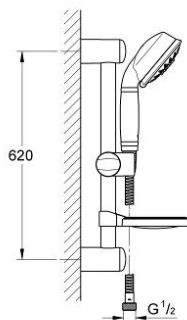

27 141 000 RELEXA RUSTIC 100 SHOWER RAIL SET 5 SPRAYS

PRODUCT DESCRIPTION

- Colour: chrome
- consisting of:
 - hand shower Rustic 100 (27 123)
 - shower rail, 600 mm (28 666 000)
 - Rotaflex TwistStop shower hose 1750 mm 1/2" x 1/2" (28 410)
 - soap dish
 - GROHE DreamSpray - perfect spray pattern
 - GROHE LongLife finish
 - GROHE SpeedClean - effortless limescale removal
 - Inner WaterGuide - inner insulation for surface protection
 - TwistStop - to prevent hose from twisting

27 141 000 RELEXA RUSTIC 100 SHOWER RAIL SET 5 SPRAYS

SPARE PARTS, 7月 2006 – now

- 1: Dirt strainer (Spare part-nr. 0700200M)
- 2: Glide element (Spare part-nr. 65380000)
- 3: Shower rail holder (Spare part-nr. 45362000)
- 3.1: Cover cap (Spare part-nr. 45363000)
- 4: Compensation disc (Spare part-nr. 45406000)*