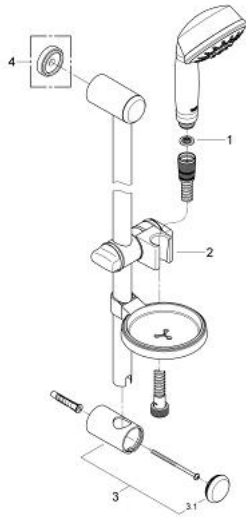

27 141 000 RELEXA RUSTIC 100 SHOWER RAIL SET 5 SPRAYS

PRODUCT DESCRIPTION

- Colour: chrome
- consisting of:
 - hand shower Rustic 100 (27 123)
 - shower rail, 600 mm (28 666 000)
 - Rotaflex TwistStop shower hose 1750 mm 1/2" x 1/2" (28 410)
 - soap dish
 - GROHE DreamSpray - perfect spray pattern
 - GROHE LongLife finish
 - GROHE SpeedClean - effortless limescale removal
 - Inner WaterGuide - inner insulation for surface protection
 - TwistStop - to prevent hose from twisting

27 141 000 RELEXA RUSTIC 100 SHOWER RAIL SET 5 SPRAYS

SPARE PARTS, 7月 2006 – now

- 1: Dirt strainer (Spare part-nr. 0700200M)
- 2: Glide element (Spare part-nr. 65380000)
- 3: Shower rail holder (Spare part-nr. 45362000)
- 3.1: Cover cap (Spare part-nr. 45363000)
- 4: Compensation disc (Spare part-nr. 45406000)*