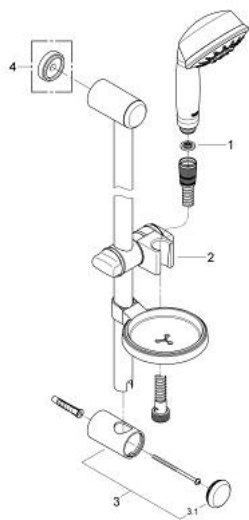

## 27 142 000 RELEXA RUSTIC 100 SHOWER RAIL SET 5 SPRAYS

### PRODUCT DESCRIPTION

- Colour: chrome
- consists of:
  - hand shower Rustic 100 (27 125)
  - shower rail 600 mm 28 666 000
  - shower hose 1750 mm 28 025 000
- soap dish
- GROHE DreamSpray - perfect spray pattern
- GROHE LongLife finish
- GROHE SpeedClean - effortless limescale removal
- Inner WaterGuide - inner insulation for surface protection
- TwistStop - to prevent hose from twisting