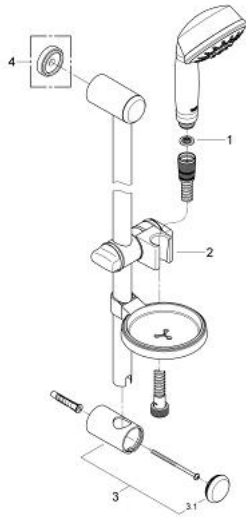

27 142 000 RELEXA RUSTIC 100 SHOWER RAIL SET 5 SPRAYS

PRODUCT DESCRIPTION

- Colour: chrome
- consisting of:
 - hand shower Rustic 100 (27 125)
 - shower rail, 600 mm (28 666 000)
 - shower hose, 1.750 mm, 1/2" x 1/2" (28 025)
- soap dish
- GROHE DreamSpray - perfect spray pattern
- GROHE LongLife finish
- GROHE SpeedClean - effortless limescale removal
- Inner WaterGuide - inner insulation for surface protection
- TwistStop - to prevent hose from twisting

27 142 000 RELEXA RUSTIC 100 SHOWER RAIL SET 5 SPRAYS

SPARE PARTS, 7月 2006 – now

- 1: Dirt strainer (Spare part-nr. 0700200M)
- 2: Glide element (Spare part-nr. 65380000)
- 3: Shower rail holder (Spare part-nr. 45362000)
- 3.1: Cover cap (Spare part-nr. 45363000)
- 4: Compensation disc (Spare part-nr. 45406000)*