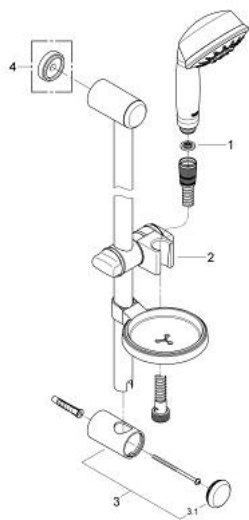

27 142 BE0 RELEXA RUSTIC 100 SHOWER RAIL SET 5 SPRAYS

PRODUCT DESCRIPTION

- Colour: polished nickel
- consists of:
 - hand shower Rustic 100 (27 125)
 - shower rail 600 mm 28 666 000
 - shower hose 1750 mm 28 025 000
- soap dish
- GROHE DreamSpray - perfect spray pattern
- GROHE LongLife finish
- GROHE SpeedClean - effortless limescale removal
- Inner WaterGuide - inner insulation for surface protection
- TwistStop - to prevent hose from twisting

27 142 BE0 RELEXA RUSTIC 100 SHOWER RAIL SET 5 SPRAYS

SPARE PARTS, July 2006 – now

- 1: Dirt strainer (Spare part-nr. 0700200M)
- 2: Sliding piece (Spare part-nr. 65380BE0)
- 3: Outlet shower holder (Spare part-nr. 45362BE0)
- 4: Compensation disc (Spare part-nr. 45406000)*