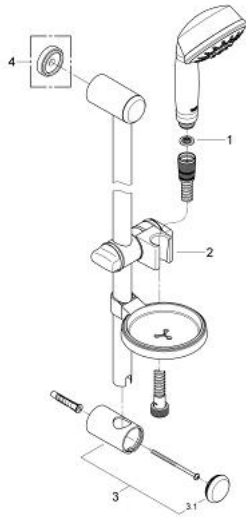

27 142 BE0 RELEXA RUSTIC 100 SHOWER RAIL SET 5 SPRAYS

PRODUCT DESCRIPTION

- Colour: polished nickel
- consisting of:
 - hand shower Rustic 100 (27 125)
 - shower rail, 600 mm (28 666 000)
 - shower hose, 1.750 mm, 1/2" x 1/2" (28 025)
- soap dish
- GROHE DreamSpray - perfect spray pattern
- GROHE LongLife finish
- GROHE SpeedClean - effortless limescale removal
- Inner WaterGuide - inner insulation for surface protection
- TwistStop - to prevent hose from twisting

27 142 BE0 RELEXA RUSTIC 100 SHOWER RAIL SET 5 SPRAYS

SPARE PARTS, 7月 2006 – now

- 1: Dirt strainer (Spare part-nr. 0700200M)
- 2: Glide element (Spare part-nr. 65380BE0)
- 3: Shower rail holder (Spare part-nr. 45362BE0)
- 4: Compensation disc (Spare part-nr. 45406000)*