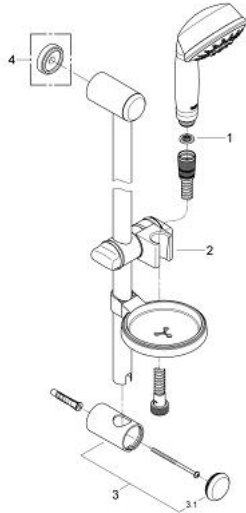

## 27 142 EN0 RELEXA RUSTIC 100 SHOWER RAIL SET 5 SPRAYS

### PRODUCT DESCRIPTION

- Colour: brushed nickel
- consists of:
  - hand shower Rustic 100 (27 125)
  - shower rail 600 mm 28 666 000
  - shower hose 1750 mm 28 025 000
- soap dish
- GROHE DreamSpray - perfect spray pattern
- GROHE LongLife finish
- GROHE SpeedClean - effortless limescale removal
- Inner WaterGuide - inner insulation for surface protection
- TwistStop - to prevent hose from twisting