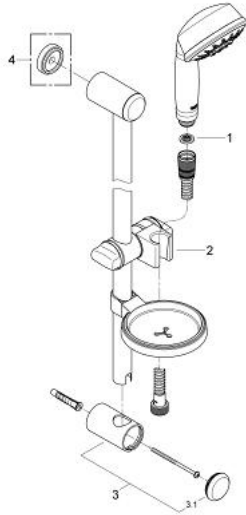

27 142 EN0 RELEXA RUSTIC 100 SHOWER RAIL SET 5 SPRAYS

PRODUCT DESCRIPTION

- Colour: brushed nickel
- consisting of:
 - hand shower Rustic 100 (27 125)
 - shower rail, 600 mm (28 666 000)
 - shower hose, 1.750 mm, 1/2" x 1/2" (28 025)
- soap dish
- GROHE DreamSpray - perfect spray pattern
- GROHE LongLife finish
- GROHE SpeedClean - effortless limescale removal
- Inner WaterGuide - inner insulation for surface protection
- TwistStop - to prevent hose from twisting

27 142 EN0 RELEXA RUSTIC 100 SHOWER RAIL SET 5 SPRAYS

SPARE PARTS, 7月 2006 – now

- 1: Dirt strainer (Spare part-nr. 0700200M)
- 2: Glide element (Spare part-nr. 65380EN0)
- 3: Shower rail holder (Spare part-nr. 45362EN0)
- 4: Compensation disc (Spare part-nr. 45406000)*