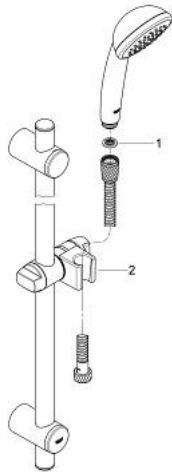

27 155 000 VITALIO TREND 90 SHOWER RAIL SET 1 SPRAY

PRODUCT DESCRIPTION

- Colour: chrome
- spray pattern: Rain
- consists of:
 - hand shower Vitalio Mono (27 152)
 - shower rail, 700 mm
 - shower hose 1.750 mm (28 742)
- GROHE EcoJoy - less water, perfect flow
- GROHE LongLife finish
- GROHE CoolTouch safety housing
- GROHE FastFixationInstallation system
- GROHE SpeedClean - effortless limescale removal
- suitable for instantaneous heater

27 155 000 VITALIO TREND 90 SHOWER RAIL SET 1 SPRAY

SPARE PARTS, August 2006 – now

- 1: Hand shower 1 spray (Spare part-nr. 27152000)
- 1.1: Dirt strainer (Spare part-nr. 0700200M)
- 2: Dirt strainer (Spare part-nr. 0700200M)
- 3: Shower hose (Spare part-nr. 28154000)
- 4: Sliding piece (Spare part-nr. 07876000)