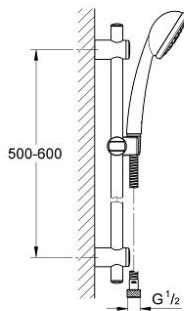

27 155 000 VITALIO TREND 90 SHOWER RAIL SET 1 SPRAY

PRODUCT DESCRIPTION

- Colour: chrome
- spray pattern: Rain
- consists of:
 - hand shower Vitalio Mono (27 152)
 - shower rail, 700 mm
 - shower hose 1.750 mm (28 742)
- GROHE EcoJoy - less water, perfect flow
- GROHE LongLife finish
- GROHE CoolTouch safety housing
- GROHE FastFixationInstallation system
- GROHE SpeedClean - effortless limescale removal
- suitable for instantaneous heater

27 155 000 VITALIO TREND 90 SHOWER RAIL SET 1 SPRAY

SPARE PARTS, August 2006 – now

- 1: Hand shower 1 spray (Spare part-nr. 27152000)
- 1.1: Dirt strainer (Spare part-nr. 0700200M)
- 2: Dirt strainer (Spare part-nr. 0700200M)
- 3: Shower hose (Spare part-nr. 28154000)
- 4: Sliding piece (Spare part-nr. 07876000)