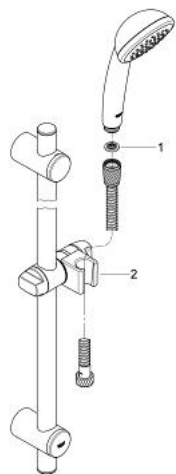

27 155 000 VITALIO TREND 90 SHOWER RAIL SET 1 SPRAY

PRODUCT DESCRIPTION

- Colour: chrome
- spray pattern: Rain
- consisting of:
 - hand shower Vitalio Mono (27 152)
 - shower rail, 700 mm (27 159)
 - shower hose 1.750 mm (28 742)
- GROHE EcoJoy - Less water, perfect flow
- GROHE LongLife finish
- GROHE CoolTouch safety housing
- GROHE FastFixation installation system
- GROHE SpeedClean - effortless limescale removal
- suitable for instantaneous heater

27 155 000 VITALIO TREND 90 SHOWER RAIL SET 1 SPRAY

SPARE PARTS, 8月 2006 – now

1: Hand shower 1 spray (Spare part-nr. 27152000)

1.1: Dirt strainer (Spare part-nr. 0700200M)

2: Dirt strainer (Spare part-nr. 0700200M)

3: Shower hose (Spare part-nr. 28154000)

4: Glide element (Spare part-nr. 07876000)