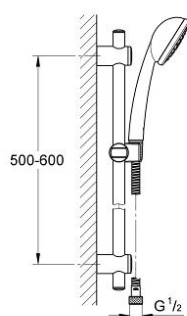

27 155 000 VITALIO TREND 90 SHOWER RAIL SET 1 SPRAY

PRODUCT DESCRIPTION

- Colour: chrome
- spray pattern: Rain
- consisting of:
 - hand shower Vitalio Mono (27 152)
 - shower rail, 700 mm (27 159)
 - shower hose 1.750 mm (28 742)
- GROHE EcoJoy - Less water, perfect flow
- GROHE LongLife finish
- GROHE CoolTouch safety housing
- GROHE FastFixation installation system
- GROHE SpeedClean - effortless limescale removal
- suitable for instantaneous heater

27 155 000 VITALIO TREND 90 SHOWER RAIL SET 1 SPRAY

SPARE PARTS, 8月 2006 – now

1: Hand shower 1 spray (Spare part-nr. 27152000)

1.1: Dirt strainer (Spare part-nr. 0700200M)

2: Dirt strainer (Spare part-nr. 0700200M)

3: Shower hose (Spare part-nr. 28154000)

4: Glide element (Spare part-nr. 07876000)