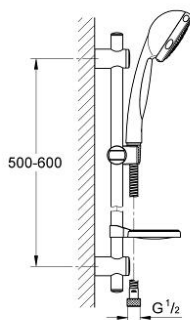

## 27 171 000 VITALIO TREND PLUS 100 SHOWER RAIL SET 4 SPRAYS

### PRODUCT DESCRIPTION

- Colour: chrome
- consists of:
  - handshower (28 731)
  - shower rail, 700 mm (27 163)
  - shower hose 1.750 mm (28 742)
  - GROHE SpeedClean - effortless limescale removal
  - FastFixation installation system
  - soap dish (27 177)
- carton pack

### SPARE PARTS, October 2006 – now

- 1: Hand shower 4 sprays (Spare part-nr. 28731000)
- 1.1: Dirt strainer (Spare part-nr. 0700200M)
- 2: Dirt strainer (Spare part-nr. 0700200M)
- 3: Shower hose (Spare part-nr. 28154000)
- 4: Sliding piece (Spare part-nr. 07876000)
- 5: Soap dish (Spare part-nr. 07910000)