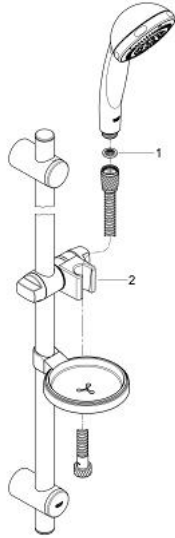

## 27 171 000 VITALIO TREND PLUS 100 SHOWER RAIL SET 4 SPRAYS

### PRODUCT DESCRIPTION

- Colour: chrome
- consists of:
  - handshower (28 731)
  - shower rail, 700 mm (27 163)
  - shower hose 1.750 mm (28 742)
  - GROHE SpeedClean - effortless limescale removal
  - FastFixation installation system
  - soap dish (27 177)
- carton pack

### SPARE PARTS, October 2006 – now

- 1: Hand shower 4 sprays (Spare part-nr. 28731000)
- 1.1: Dirt strainer (Spare part-nr. 0700200M)
- 2: Dirt strainer (Spare part-nr. 0700200M)
- 3: Shower hose (Spare part-nr. 28154000)
- 4: Sliding piece (Spare part-nr. 07876000)
- 5: Soap dish (Spare part-nr. 07910000)