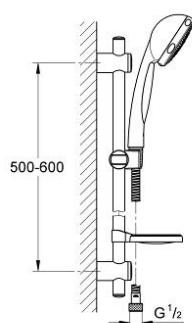

## 27 171 000 VITALIO TREND PLUS 100 SHOWER RAIL SET 4 SPRAYS

### PRODUCT DESCRIPTION

- Colour: chrome
- consisting of:
  - hand shower (28 731)
  - shower rail, 700 mm (27 163)
  - shower hose 1.750 mm (28 742)
- GROHE SpeedClean - effortless limescale removal
- FastFixation installation system
- soap dish (27 177)
- carton pack

4: Glide element (Spare part-nr. 07876000)

5: Soap dish (Spare part-nr. 07910000)