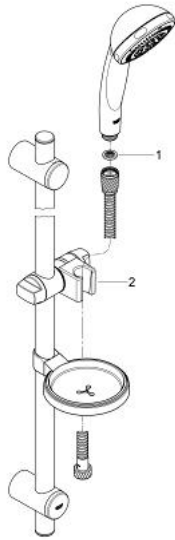

## 27 171 000 VITALIO TREND PLUS 100 SHOWER RAIL SET 4 SPRAYS

### PRODUCT DESCRIPTION

- Colour: chrome
- consisting of:
  - hand shower (28 731)
  - shower rail, 700 mm (27 163)
  - shower hose 1.750 mm (28 742)
- GROHE SpeedClean - effortless limescale removal
- FastFixation installation system
- soap dish (27 177)
- carton pack

4: Glide element (Spare part-nr. 07876000)

5: Soap dish (Spare part-nr. 07910000)