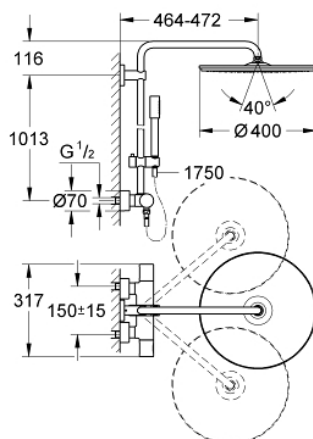

### PRODUCT DESCRIPTION

- Colour: chrome
- consists of:
  - Horizontal swivable 450 mm shower arm
  - exposed thermostat with Aquadimmer function
  - allows change between:
    - Rainshower Cosmopolitan 400 head shower
    - maximum flow rate (at 3 bar): 12 l/min
  - material: metal
  - with ball joint, rotation angle  $\pm 20^\circ$
  - metal stick hand shower
  - maximum flow rate (at 3 bar): 16 l/min
  - adjustable in height with gliding element
  - metal shower hose 1750 mm
  - maximum flow rate system (at 3 bar): 16 l/min
  - GROHE TurboStat - compact cartridge with wax thermoelement
  - GROHE SafeStop - safety button at 38°C
  - GROHE SafeStop Plus - optional temperature limiter at 43°C included
  - GROHE CoolTouch
  - GROHE DreamSpray - perfect spray pattern
  - GROHE LongLife finish
  - GROHE SpeedClean - effortless limescale removal
  - Inner WaterGuide - inner insulation for surface protection
- suitable for instantaneous heaters (min. 19 kW/h)
- minimum flow rate 5 l/min.