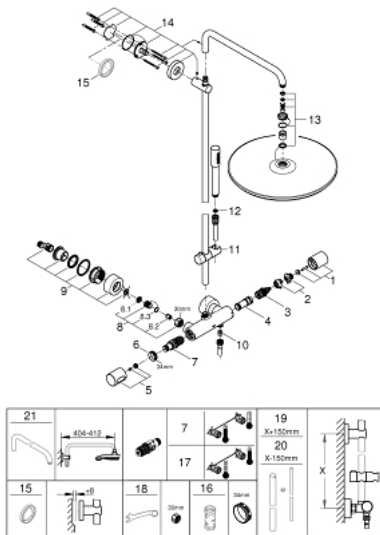

27 174 001 RAINSHOWER SYSTEM 400 SHOWER SYSTEM WITH THERMOSTAT FOR WALL MOUNTING

SPARE PARTS, May 2016 – now

- 1: Aquadimmer handle (Spare part-nr. 47804000)
- 2: Temperature limiter (Spare part-nr. 47723000)
- 3: Aquadimmer (Spare part-nr. 47364000)
- 4: Water flow (Spare part-nr. 47887000)
- 5: Scale handle (Spare part-nr. 47811000)
- 6: Fitting ring (Spare part-nr. 47743000)
- 7: Thermostatic compact cartridge 1/2" (Spare part-nr. 47439000)
- 8: Non-return valve (Spare part-nr. 47189000)
- 8.1: Dirt Strainer (Spare part-nr. 0726400M)
- 8.2: Non-return valve (Spare part-nr. 08565000)
- 8.3: O-ring $\varnothing 17 \times \varnothing 2$ (Spare part-nr. 0305500M)
- 9: S-union (Spare part-nr. 12693000)
- 10: Non-return valve (Spare part-nr. 08565000)
- 11: Sliding piece (Spare part-nr. 12140000)
- 12: Dirt strainer (Spare part-nr. 0700200M)
- 13: Inlet valve assembly (Spare part-nr. 45933000)
- 14: Outlet shower holder (Spare part-nr. 48279000)
- 15: Compensation disc (Spare part-nr. 27180000)*
- 16: Socket spanner (Spare part-nr. 19332000)*
- 17: GROHE TurboStat cartridge 1/2" (Spare part-nr. 47175000)*
- 18: Special spanner (Spare part-nr. 19377000)*
- 19: Shower system pipe for retrofitting (Spare part-nr. 48053000)*
- 20: Shower system pipe for retrofitting (Spare part-nr. 48054000)*
- 21: Shower arm for shower systems (Spare part-nr. 14047000)*

* Optional accessories