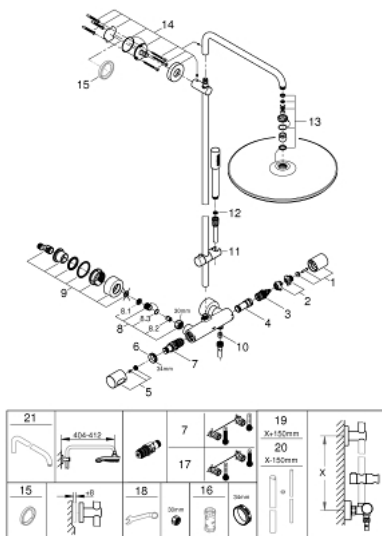

27 174 001 RAINSHOWER SYSTEM 400 SHOWER SYSTEM WITH THERMOSTAT FOR WALL MOUNTING

SPARE PARTS, 5月 2016 – now

- 1: Aquadimmer handle (Spare part-nr. 47804000)
- 2: Stop (Spare part-nr. 47723000)
- 3: Aquadimmer (Spare part-nr. 47364000)
- 4: Water flow (Spare part-nr. 47887000)
- 5: Temperature scale handle (Spare part-nr. 47811000)
- 6: Fitting ring (Spare part-nr. 47743000)
- 7: Thermostatic compact cartridge 1/2" (Spare part-nr. 47439000)
- 8: Non-return valve (Spare part-nr. 47189000)
- 8.1: Dirt strainer (Spare part-nr. 0726400M)
- 8.2: Non-return valve (Spare part-nr. 08565000)
- 8.3: O-ring $\varnothing 17 \times \varnothing 2$ (Spare part-nr. 0305500M)
- 9: S-union (Spare part-nr. 12693000)
- 10: Non-return valve (Spare part-nr. 08565000)
- 11: Glide element (Spare part-nr. 12140000)
- 12: Dirt strainer (Spare part-nr. 0700200M)
- 13: Spare part set (Spare part-nr. 45933000)
- 14: Shower rail holder (Spare part-nr. 48279000)
- 15: Compensation disc (Spare part-nr. 27180000)*
- 16: Socket spanner (Spare part-nr. 19332000)*
- 17: GROHE TurboStat cartridge 1/2" (Spare part-nr. 47175000)*
- 18: Special spanner (Spare part-nr. 19377000)*
- 19: Shower system pipe for retrofitting (Spare part-nr. 48053000)*
- 20: Shower system pipe for retrofitting (Spare part-nr. 48054000)*
- 21: Shower arm for shower systems (Spare part-nr. 14047000)*

* Optional accessories