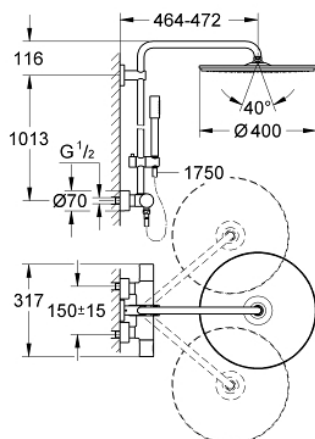

27 174 001 RAINSHOWER SYSTEM 400 SHOWER SYSTEM WITH THERMOSTAT FOR WALL MOUNTING

PRODUCT DESCRIPTION

- Colour: chrome
- consisting of:
 - horizontal swivable 450 mm shower arm
 - exposed thermostat with Aquadimmer function
 - allows change between:
 - Rainshower Cosmopolitan 400 head shower
 - maximum flow rate (at 3 bar): 12 l/min
 - material: metal
 - with ball joint, rotation angle $\pm 20^\circ$
 - metal stick hand shower
 - maximum flow rate (at 3 bar): 16 l/min
 - adjustable in height with gliding element
 - metal shower hose 1750 mm
 - maximum flow rate system (at 3 bar): 16 l/min
 - GROHE TurboStat - compact cartridge with wax thermoelement
 - GROHE SafeStop safety button at 38°C
 - GROHE SafeStop Plus optional temperature limiter at 43°C included
 - GROHE CoolTouch
 - GROHE DreamSpray - perfect spray pattern
 - GROHE LongLife finish
 - GROHE SpeedClean - effortless limescale removal
 - Inner WaterGuide - inner insulation for surface protection
 - suitable for instantaneous heaters from 18 kW/h
 - minimum flow rate 5 l/min