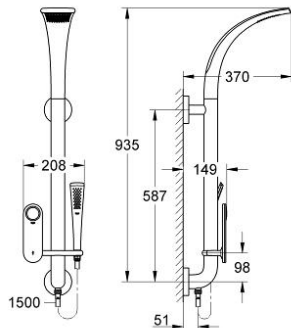

27 191 KS0 GROHE ONDUS AQUAFOUNTAIN 120 SHOWER SYSTEM WITH ELECTRONIC FITTING FOR WALL MOUNTING

PRODUCT DESCRIPTION

- Colour: velvet black
- wall mounted
- advanced touch operating panel with backlit icons
- integrated digital display and intuitive menu navigation
- 2 personalized pre set programs
- Head shower with 2 spray patterns: wide spray / laminar curtain spray
- hand shower 27 184 000
- diverter: head shower (wide or laminar curtain spray) or hand shower
- GROHE SafeStop - safety button at 38°C
- integrated temperature sensor
- programmable, automatic safety shut-off (with default setting)
- extra low voltage supply 6 V DC
- including cables
- CE approved
- type of protection:
- operating panel IP 69K
- for use with:
- concealed thermostat unit 36 067
- installation kit 36 076
- Inner WaterGuide - inner insulation for surface protection

27 191 KS0 GROHE ONDUS AQUAFOUNTAIN 120 SHOWER SYSTEM WITH ELECTRONIC FITTING FOR WALL MOUNTING

SPARE PARTS, May 2007 – now

- 1: operating panel pre-set (Spare part-nr. 65713KS0)
- 2: Non-return valve (Spare part-nr. 08565000)
- 3: Dirt strainer (Spare part-nr. 0700200M)