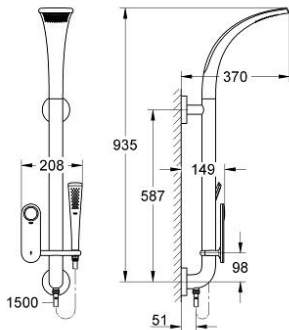

27 191 KS0 GROHE ONDUS AQUAFOUNTAIN 120 SHOWER SYSTEM WITH ELECTRONIC FITTING FOR WALL MOUNTING

PRODUCT DESCRIPTION

- Colour: velvet black
- wall mounted
- advanced touch operating panel with backlit icons
- integrated digital display and intuitive menu navigation
- 2 personalized pre set programs
- head shower with 2 spray patterns: wide spray / laminar curtain spray
- Veris Stick hand shower 27 184
- diverter: head shower (wide or laminar curtain spray) or hand shower
- GROHE SafeStop safety button at 38°C
- integrated temperature sensor
- programmable, automatic safety shut-off (with default setting)
- extra low voltage supply 6 V DC
- including cables
- CE approved
- type of protection:
- operating panel IP 69K
- for use with:
- concealed thermostat unit 36 067
- installation kit 36 076
- Inner WaterGuide - inner insulation for surface protection

27 191 KS0 GROHE ONDUS AQUAFOUNTAIN 120 SHOWER SYSTEM WITH ELECTRONIC FITTING FOR WALL MOUNTING

SPARE PARTS, 5月 2007 – now

1: Operating panel pre-set (Spare part-nr. 65713KS0)

2: Non-return valve (Spare part-nr. 08565000)

3: Dirt strainer (Spare part-nr. 0700200M)