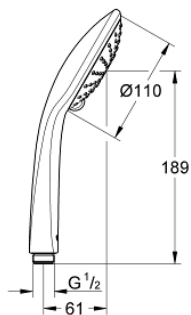

27 220 000 EUPHORIA 110 DUO HAND SHOWER 2 SPRAYS

PRODUCT DESCRIPTION

- Colour: chrome
- spray pattern: Rain, SmartRain
- maximum flow rate (at 3 bar): 16.6 l/min
- GROHE DreamSpray - perfect spray pattern
- GROHE SprayDimmer - stepless flow rate adjustment
- GROHE LongLife finish
- GROHE SpeedClean - effortless limescale removal
- Inner WaterGuide - inner insulation for surface protection
- Universal Mounting System. Fitting all standard shower hoses
- suitable for instantaneous heater

27 220 000 **EUPHORIA 110 DUO HAND SHOWER 2 SPRAYS**

SPARE PARTS, January 1900 – now

1: Dirt strainer (Spare part-nr. 0700200M)