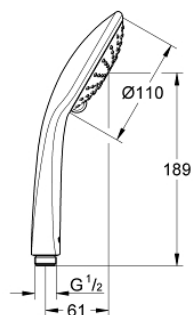

### PRODUCT DESCRIPTION

- Colour: chrome
- 
- maximum flow rate (at 3 bar): 16.6 l/min
- GROHE DreamSpray - perfect spray pattern
- GROHE SprayDimmer - stepless flow rate adjustment
- GROHE LongLife finish
- GROHE SpeedClean - effortless limescale removal
- Inner WaterGuide - inner insulation for surface protection
- universal mounting system, fitting all standard shower hoses
- suitable for instantaneous heater

27 220 000 **EUPHORIA 110 DUO HAND SHOWER 2 SPRAYS**

**SPARE PARTS**, 1月 1900 – now

1: Dirt strainer (Spare part-nr. 0700200M)