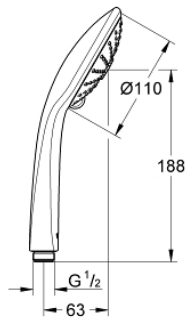

## 27 221 000 EUPHORIA 110 MASSAGE HAND SHOWER 3 SPRAYS

### PRODUCT DESCRIPTION

- Colour: chrome
- spray patterns: Rain, Massage, SmartRain
- maximum flow rate (at 3 bar): 16.6 l/min
- GROHE DreamSpray - perfect spray pattern
- GROHE SprayDimmer - stepless flow rate adjustment
- GROHE LongLife finish
- GROHE SpeedClean - effortless limescale removal
- Inner WaterGuide - inner insulation for surface protection
- Universal Mounting System. Fitting all standard shower hoses
- suitable for instantaneous heater

27 221 000 **EUPHORIA 110 MASSAGE HAND SHOWER 3 SPRAYS**

**SPARE PARTS**, January 1900 – now

1: Dirt strainer (Spare part-nr. 0700200M)