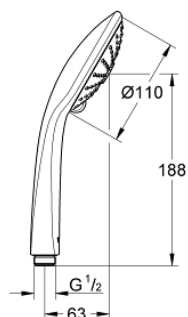

27 221 000 EUPHORIA 110 MASSAGE HAND SHOWER 3 SPRAYS

PRODUCT DESCRIPTION

- Colour: chrome
- spray patterns: Rain, Massage, SmartRain
- maximum flow rate (at 3 bar): 16.6 l/min
- GROHE DreamSpray - perfect spray pattern
- GROHE SprayDimmer - stepless flow rate adjustment
- GROHE LongLife finish
- GROHE SpeedClean - effortless limescale removal
- Inner WaterGuide - inner insulation for surface protection
- universal mounting system, fitting all standard shower hoses
- suitable for instantaneous heater

27 221 000 **EUPHORIA 110 MASSAGE HAND SHOWER 3 SPRAYS**

SPARE PARTS, 1月 1900 – now

1: Dirt strainer (Spare part-nr. 0700200M)