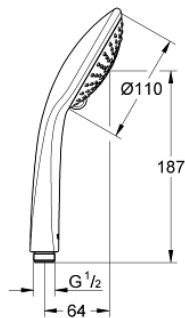

### PRODUCT DESCRIPTION

- Colour: chrome
- spray patterns: Rain, Champagne spray, SmartRain
- maximum flow rate (at 3 bar): 17 l/min
- GROHE DreamSpray - perfect spray pattern
- GROHE SprayDimmer - stepless flow rate adjustment
- GROHE LongLife finish
- GROHE SpeedClean - effortless limescale removal
- Inner WaterGuide - inner insulation for surface protection
- Universal Mounting System. Fitting all standard shower hoses
- suitable for instantaneous heater

27 222 000 **EUPHORIA 110 CHAMPAGNE HAND SHOWER 3 SPRAYS**

**SPARE PARTS**, January 1900 – now

1: Dirt strainer (Spare part-nr. 0700200M)