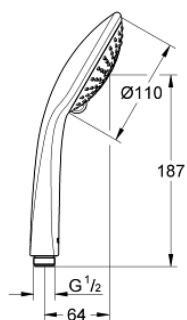

27 222 000 EUPHORIA 110 CHAMPAGNE HAND SHOWER 3 SPRAYS

PRODUCT DESCRIPTION

- Colour: chrome
- spray patterns: Rain, Champagne spray, SmartRain
- maximum flow rate (at 3 bar): 17 l/min
- GROHE DreamSpray - perfect spray pattern
- GROHE SprayDimmer - stepless flow rate adjustment
- GROHE LongLife finish
- GROHE SpeedClean - effortless limescale removal
- Inner WaterGuide - inner insulation for surface protection
- universal mounting system, fitting all standard shower hoses
- suitable for instantaneous heater

27 222 000 **EUPHORIA 110 CHAMPAGNE HAND SHOWER 3 SPRAYS**

SPARE PARTS, 1月 1900 – now

1: Dirt strainer (Spare part-nr. 0700200M)