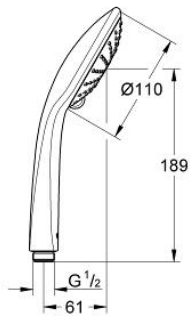

27 223 000 EUPHORIA 110 PURE HAND SHOWER 3 SPRAYS

PRODUCT DESCRIPTION

- Colour: chrome
-
- GROHE DreamSpray - perfect spray pattern
- GROHE SprayDimmer - stepless flow rate adjustment
- GROHE CoolTouch
- GROHE LongLife finish
- GROHE SpeedClean - effortless limescale removal
- Inner WaterGuide - inner insulation for surface protection
- suitable for instantaneous heater
- Universal Mounting System. Fitting all standard shower hoses

27 223 000 **EUPHORIA 110 PURE HAND SHOWER 3 SPRAYS**

SPARE PARTS, February 2008 – now

1: Dirt strainer (Spare part-nr. 0700200M)