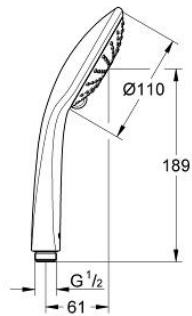

### PRODUCT DESCRIPTION

- Colour: chrome
- 
- GROHE DreamSpray - perfect spray pattern
- GROHE SprayDimmer - stepless flow rate adjustment
- GROHE CoolTouch
- GROHE LongLife finish
- GROHE SpeedClean - effortless limescale removal
- Inner WaterGuide - inner insulation for surface protection
- suitable for instantaneous heater
- universal mounting system, fitting all standard shower hoses

27 223 000 **EUPHORIA 110 PURE HAND SHOWER 3 SPRAYS**

**SPARE PARTS**, 2月 2008 – now

1: Dirt strainer (Spare part-nr. 0700200M)