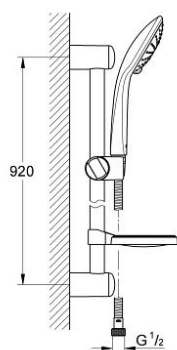

27 225 000 EUPHORIA 110 DUO SHOWER RAIL SET 2 SPRAYS

PRODUCT DESCRIPTION

- Colour: chrome
- consists of:
 - handshower 27 220 000
 - shower rail, 900 mm
 - Relaxaflex-hose 1750 mm 28 154
 - soap dish
- GROHE DreamSpray - perfect spray pattern
- GROHE SprayDimmer - stepless flow rate adjustment
- GROHE CoolTouch
- GROHE LongLife finish
- GROHE SpeedClean - effortless limescale removal

27 225 000 EUPHORIA 110 DUO SHOWER RAIL SET 2 SPRAYS

SPARE PARTS, February 2008 – now

- 1: Dirt strainer (Spare part-nr. 0700200M)
- 2: Sliding piece (Spare part-nr. 65380000)
- 3: Outlet shower holder (Spare part-nr. 45362000)
- 3.1: Cap (Spare part-nr. 45363000)
- 4: Compensation disc (Spare part-nr. 45406000)*
- * Optional accessories