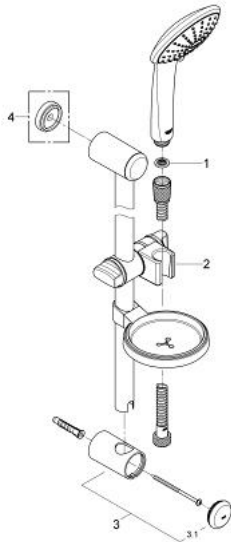

27 225 000 EUPHORIA 110 DUO SHOWER RAIL SET 2 SPRAYS

PRODUCT DESCRIPTION

- Colour: chrome
- consists of:
 - handshower 27 220 000
 - shower rail, 900 mm
 - Relaxaflex-hose 1750 mm 28 154
 - soap dish
- GROHE DreamSpray - perfect spray pattern
- GROHE SprayDimmer - stepless flow rate adjustment
- GROHE CoolTouch
- GROHE LongLife finish
- GROHE SpeedClean - effortless limescale removal

27 225 000 EUPHORIA 110 DUO SHOWER RAIL SET 2 SPRAYS

SPARE PARTS, February 2008 – now

- 1: Dirt strainer (Spare part-nr. 0700200M)
- 2: Sliding piece (Spare part-nr. 65380000)
- 3: Outlet shower holder (Spare part-nr. 45362000)
- 3.1: Cap (Spare part-nr. 45363000)
- 4: Compensation disc (Spare part-nr. 45406000)*
- * Optional accessories