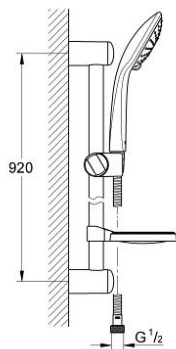

27 225 000 EUPHORIA 110 DUO SHOWER RAIL SET 2 SPRAYS

PRODUCT DESCRIPTION

- Colour: chrome
- consisting of:
 - hand shower Duo (27 220 000)
 - shower rail, 900 mm
 - shower hose Relaxaflex 1750 mm 1/2" x 1/2" (28 154)
 - soap dish
 - GROHE DreamSpray - perfect spray pattern
 - GROHE SprayDimmer - stepless flow rate adjustment
 - GROHE CoolTouch
 - GROHE LongLife finish
 - GROHE SpeedClean - effortless limescale removal

27 225 000 EUPHORIA 110 DUO SHOWER RAIL SET 2 SPRAYS

SPARE PARTS, 2月 2008 – now

- 1: Dirt strainer (Spare part-nr. 0700200M)
- 2: Glide element (Spare part-nr. 65380000)
- 3: Shower rail holder (Spare part-nr. 45362000)
- 3.1: Cover cap (Spare part-nr. 45363000)
- 4: Compensation disc (Spare part-nr. 45406000)*