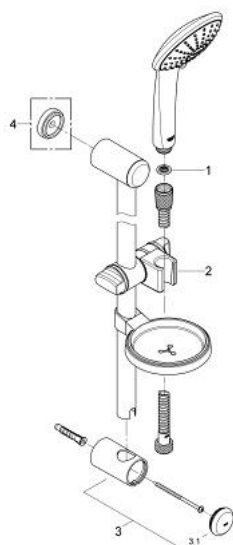

27 225 000 EUPHORIA 110 DUO SHOWER RAIL SET 2 SPRAYS

PRODUCT DESCRIPTION

- Colour: chrome
- consisting of:
 - hand shower Duo (27 220 000)
 - shower rail, 900 mm
 - shower hose Relaxaflex 1750 mm 1/2" x 1/2" (28 154)
 - soap dish
 - GROHE DreamSpray - perfect spray pattern
 - GROHE SprayDimmer - stepless flow rate adjustment
 - GROHE CoolTouch
 - GROHE LongLife finish
 - GROHE SpeedClean - effortless limescale removal

27 225 000 EUPHORIA 110 DUO SHOWER RAIL SET 2 SPRAYS

SPARE PARTS, 2月 2008 – now

- 1: Dirt strainer (Spare part-nr. 0700200M)
- 2: Glide element (Spare part-nr. 65380000)
- 3: Shower rail holder (Spare part-nr. 45362000)
- 3.1: Cover cap (Spare part-nr. 45363000)
- 4: Compensation disc (Spare part-nr. 45406000)*