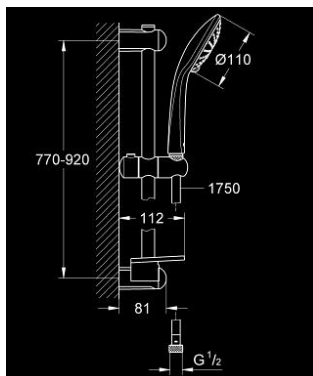

## 27 225 001 EUPHORIA 110 DUO SHOWER RAIL SET 2 SPRAYS

### PRODUCT DESCRIPTION

- Colour: chrome
- consists of:
  - hand shower Duo (27 220 000)
  - maximum flow rate (at 3 bar): 16.6 l/min
  - shower rail 900 mm (27 500)
  - shower hose Silverflex 1750 mm 1/2" x 1/2" (28 388)
  - GROHE EasyReach tray (27 596)
  - GROHE DreamSpray - perfect spray pattern
  - GROHE SprayDimmer - stepless flow rate adjustment
  - GROHE LongLife finish
- Flexible Installation - 1 adjustable bracket for existing drill holes
- GROHE SpeedClean - effortless limescale removal
- Inner WaterGuide - inner insulation for surface protection
- TwistStop - to prevent hose from twisting
- suitable for instantaneous heater
- minimum pressure 1,0 bar

## 27 225 001 EUPHORIA 110 DUO SHOWER RAIL SET 2 SPRAYS

**SPARE PARTS**, September 2010 – now

- 1: Outlet shower holder (Spare part-nr. 48098000)
- 2: Sliding piece (Spare part-nr. 48099000)
- 3: Outlet shower holder (Spare part-nr. 48100000)
- 4: Dirt strainer (Spare part-nr. 0700200M)