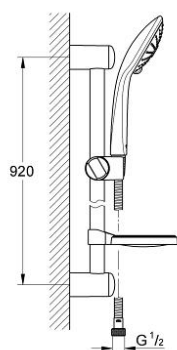

## 27 226 000 EUPHORIA 110 MASSAGE SHOWER RAIL SET 3 SPRAYS

### PRODUCT DESCRIPTION

- Colour: chrome
- consists of:
  - handshower Massage 27 221 000
  - shower rail, 900 mm
  - Relaxaflex-hose 1750 mm 28 154
  - soap dish
  - GROHE DreamSpray - perfect spray pattern
  - GROHE SprayDimmer - stepless flow rate adjustment
  - GROHE CoolTouch
  - GROHE LongLife finish
  - GROHE SpeedClean - effortless limescale removal