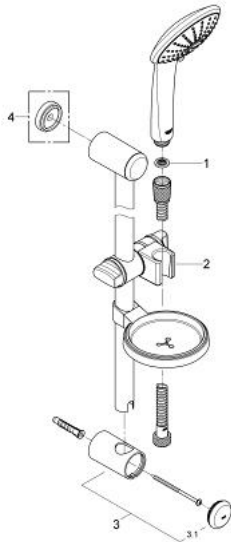

## 27 226 000 EUPHORIA 110 MASSAGE SHOWER RAIL SET 3 SPRAYS

### PRODUCT DESCRIPTION

- Colour: chrome
- consists of:
  - handshower Massage 27 221 000
  - shower rail, 900 mm
  - Relaxaflex-hose 1750 mm 28 154
  - soap dish
  - GROHE DreamSpray - perfect spray pattern
  - GROHE SprayDimmer - stepless flow rate adjustment
  - GROHE CoolTouch
  - GROHE LongLife finish
  - GROHE SpeedClean - effortless limescale removal

### SPARE PARTS, February 2008 – now

- 1: Dirt strainer (Spare part-nr. 0700200M)
- 2: Sliding piece (Spare part-nr. 65380000)
- 3: Outlet shower holder (Spare part-nr. 45362000)
- 3.1: Cap (Spare part-nr. 45363000)
- 4: Compensation disc (Spare part-nr. 45406000)\*
- \* Optional accessories