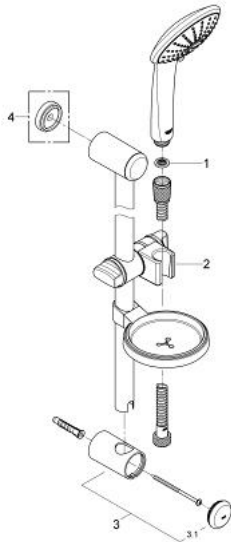

27 226 000 EUPHORIA 110 MASSAGE SHOWER RAIL SET 3 SPRAYS

PRODUCT DESCRIPTION

- Colour: chrome
- consisting of:
 - hand shower Massage (27 221)
 - shower rail, 900 mm
 - shower hose Relaxaflex 1750 mm 1/2" x 1/2" (28 154)
 - soap dish
- GROHE DreamSpray - perfect spray pattern
- GROHE SprayDimmer - stepless flow rate adjustment
- GROHE CoolTouch
- GROHE LongLife finish
- GROHE SpeedClean - effortless limescale removal

27 226 000 EUPHORIA 110 MASSAGE SHOWER RAIL SET 3 SPRAYS

SPARE PARTS, 2月 2008 – now

1: Dirt strainer (Spare part-nr. 0700200M)

2: Glide element (Spare part-nr. 65380000)

3: Shower rail holder (Spare part-nr. 45362000)

3.1: Cover cap (Spare part-nr. 45363000)

4: Compensation disc (Spare part-nr. 45406000)*

* Optional accessories