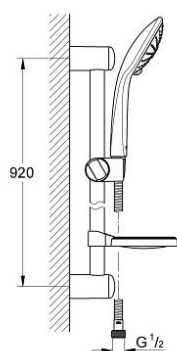

27 226 000 EUPHORIA 110 MASSAGE SHOWER RAIL SET 3 SPRAYS

PRODUCT DESCRIPTION

- Colour: chrome
- consisting of:
 - hand shower Massage (27 221)
 - shower rail, 900 mm
 - shower hose Relaxaflex 1750 mm 1/2" x 1/2" (28 154)
 - soap dish
- GROHE DreamSpray - perfect spray pattern
- GROHE SprayDimmer - stepless flow rate adjustment
- GROHE CoolTouch
- GROHE LongLife finish
- GROHE SpeedClean - effortless limescale removal

27 226 000 EUPHORIA 110 MASSAGE SHOWER RAIL SET 3 SPRAYS

SPARE PARTS, 2月 2008 – now

1: Dirt strainer (Spare part-nr. 0700200M)

2: Glide element (Spare part-nr. 65380000)

3: Shower rail holder (Spare part-nr. 45362000)

3.1: Cover cap (Spare part-nr. 45363000)

4: Compensation disc (Spare part-nr. 45406000)*

* Optional accessories